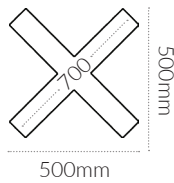

Rubberwood

Light Oak THU-11
Walnut THU-5

CHUNK 500MM

Coffee Tables

SPECIFICATIONS:

Spider:

Hole Depth: 30mm

Footprint:

Frame:

Legs : 65 x 37mm

*Hand made and crafted

*Polyurethane process

Base:

Footprint:

Adjustable Footglides:

Thread: M6
Length: 20mm