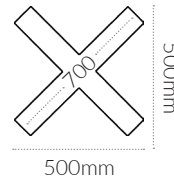

Rubberwood

Light Oak THU-11
Walnut THU-5

CHUNK 500MM

Coffee Tables

SPECIFICATIONS:

Spider:

Hole Depth: 30mm

Footprint:

Frame:

Legs : 65 x 37mm

*Hand made and crafted

*Polyurethane process

Base:

Footprint:

Adjustable Footglides:

Thread: M6
Length: 20mm